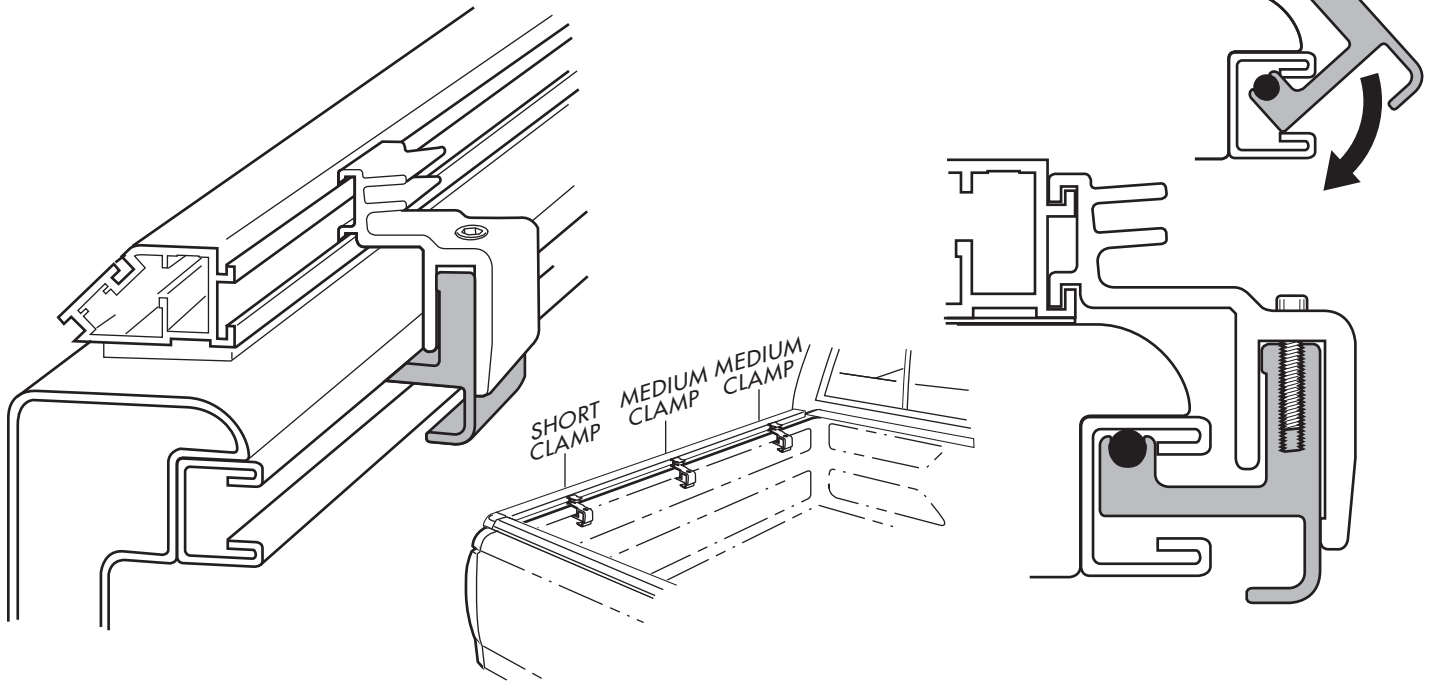

# Alternative Brackets for Toyota Tacoma 2005-

SUPPLEMENT to INSTALLATION INSTRUCTIONS

INSTALLATION for CLASSIC, BLACK MAX, TUFFTONNO III, SABER TONNOS

INSTALLATION for FULLTILT TONNO

**extang**  
Stands for Quality