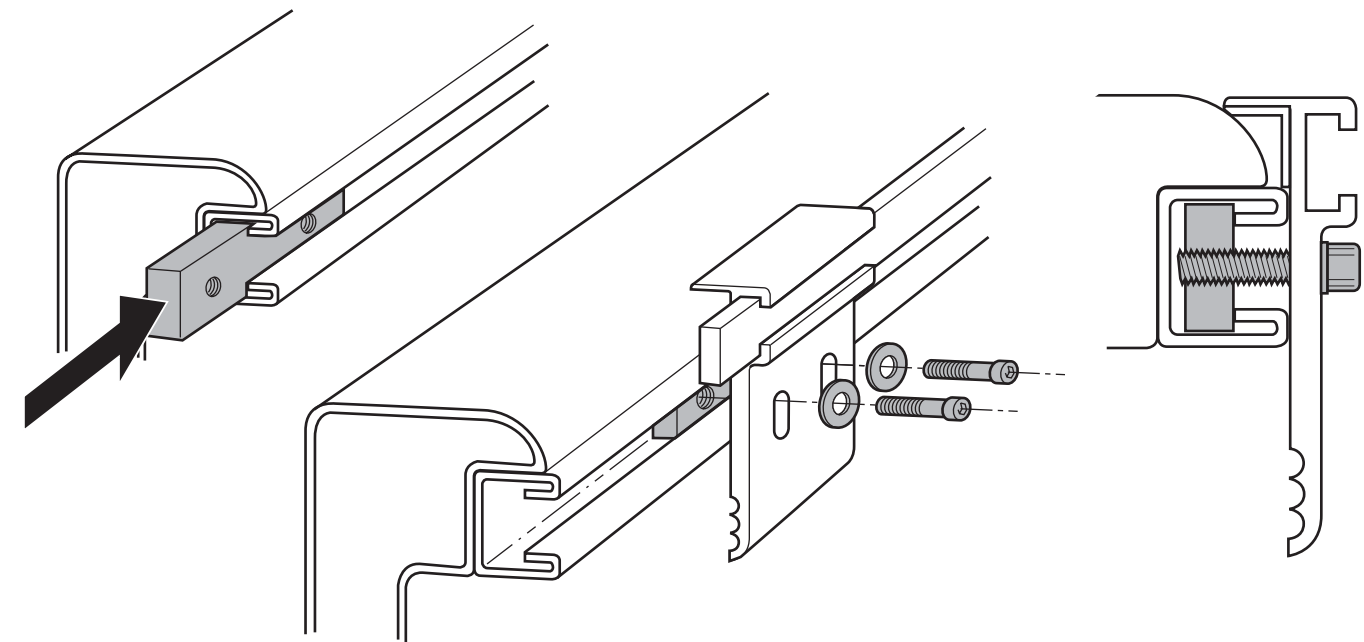

# Alternative Brackets for Toyota Tacoma 2005-

SUPPLEMENT to INSTALLATION INSTRUCTIONS

INSTALLATION for CLASSIC, BLACK MAX, TUFFTONNO III, SABER TONNOS

INSTALLATION for FULLTILT TONNO

**extang**  
Stands for Quality