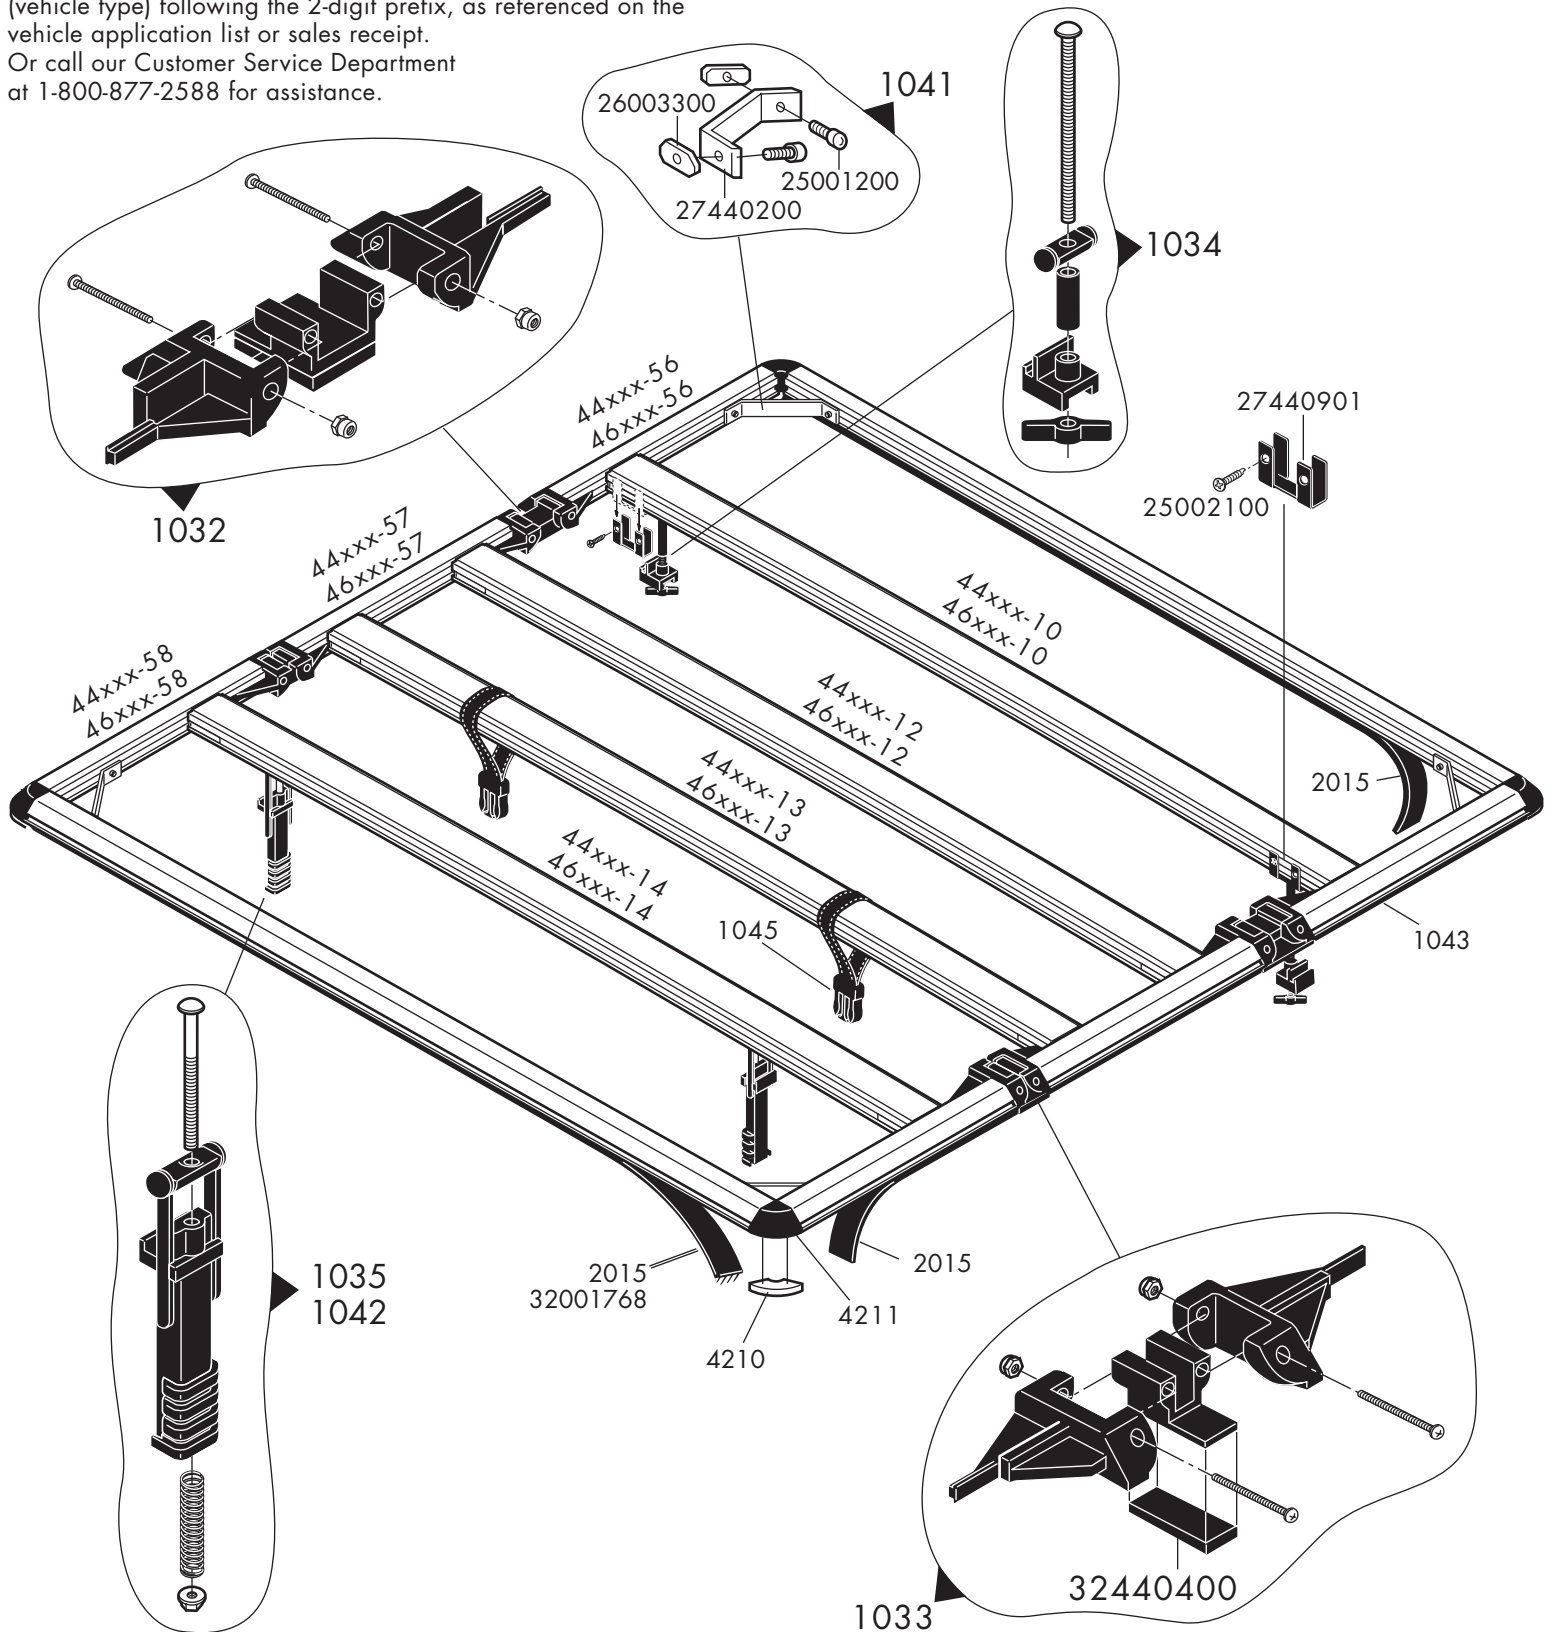

See Part Descriptions on Back

\* Specify: Year, Make, Model, Long-bed or Short-bed, Driver or Passenger side.

NOTE: To order, xxx represents the 3-digit application # (vehicle type) following the 2-digit prefix, as referenced on the vehicle application list or sales receipt. Or call our Customer Service Department at 1-800-877-2588 for assistance.

- 43xxx\* Trifecta Black Replacement Tarp (1)
- 44xxx-10\* Trifecta Cab Bow (1)
  - 11\* Trifecta Center Bow - only for trucks with 3 bows (1)
  - 12\* Trifecta Cab Center Bow (1)
  - 13\* Trifecta Tail Center Bow (1)
  - 14\* Trifecta Tail Bow (1)
  - 56\* Trifecta Cab Siderail (1)
  - 57\* Trifecta Center Siderail (1)
  - 58\* Trifecta Tailgate Siderail (1)
- 45xxx\* SIGNATURE Black Replacement Tarp (1)
- 46xxx-10\* SIGNATURE Cab Bow (1)
  - 11\* SIGNATURE Center Bow - only for trucks with 3 bows (1)
  - 12\* SIGNATURE Cab Center Bow (1)
  - 13\* SIGNATURE Tail Center Bow (1)
  - 14\* SIGNATURE Tail Bow (1)
  - 56\* SIGNATURE Cab Siderail (1)
  - 57\* SIGNATURE Center Siderail (1)
  - 58\* SIGNATURE Tailgate Siderail (1)
- 1032 Front Hinge Assembly (1)
- 1033 Rear Hinge Assembly (1)
- 1034 Front Clamp Assembly (1)
- 1035 Rear Clamp Assembly (1)
- 1041 Corner Brace Assembly (1)
- 1042 Rear Clamp Assembly for 720 and 725 (1)
- 1043 Cab Crossbar/Siderail Foam Pad (2)
- 1045 Cross Bar Tarp Tiedown Strap (1)
- 2015 Cab/Tail/Side Rail Seal (8 ft.)
- 4210 Corner Foam Pads (Set of 4)
- 4211 Trifecta Corner (2)
- 26003300 Weld Nut (1)
- 25001200 1/4"-20 x 3/8" SHCS (1)
- 27440200 Corner Brace (1)
- 25002100 Locator Bracket Screw (1)
- 27440901 Locator Bracket (1)
- 32440400 Front and Rear Hinge Foam Pads (4)
- 32001768 Tailgate Fin Seal (68")

\* Specify: Year, Make, Model, Long-bed or Short-bed, Driver or Passenger side.