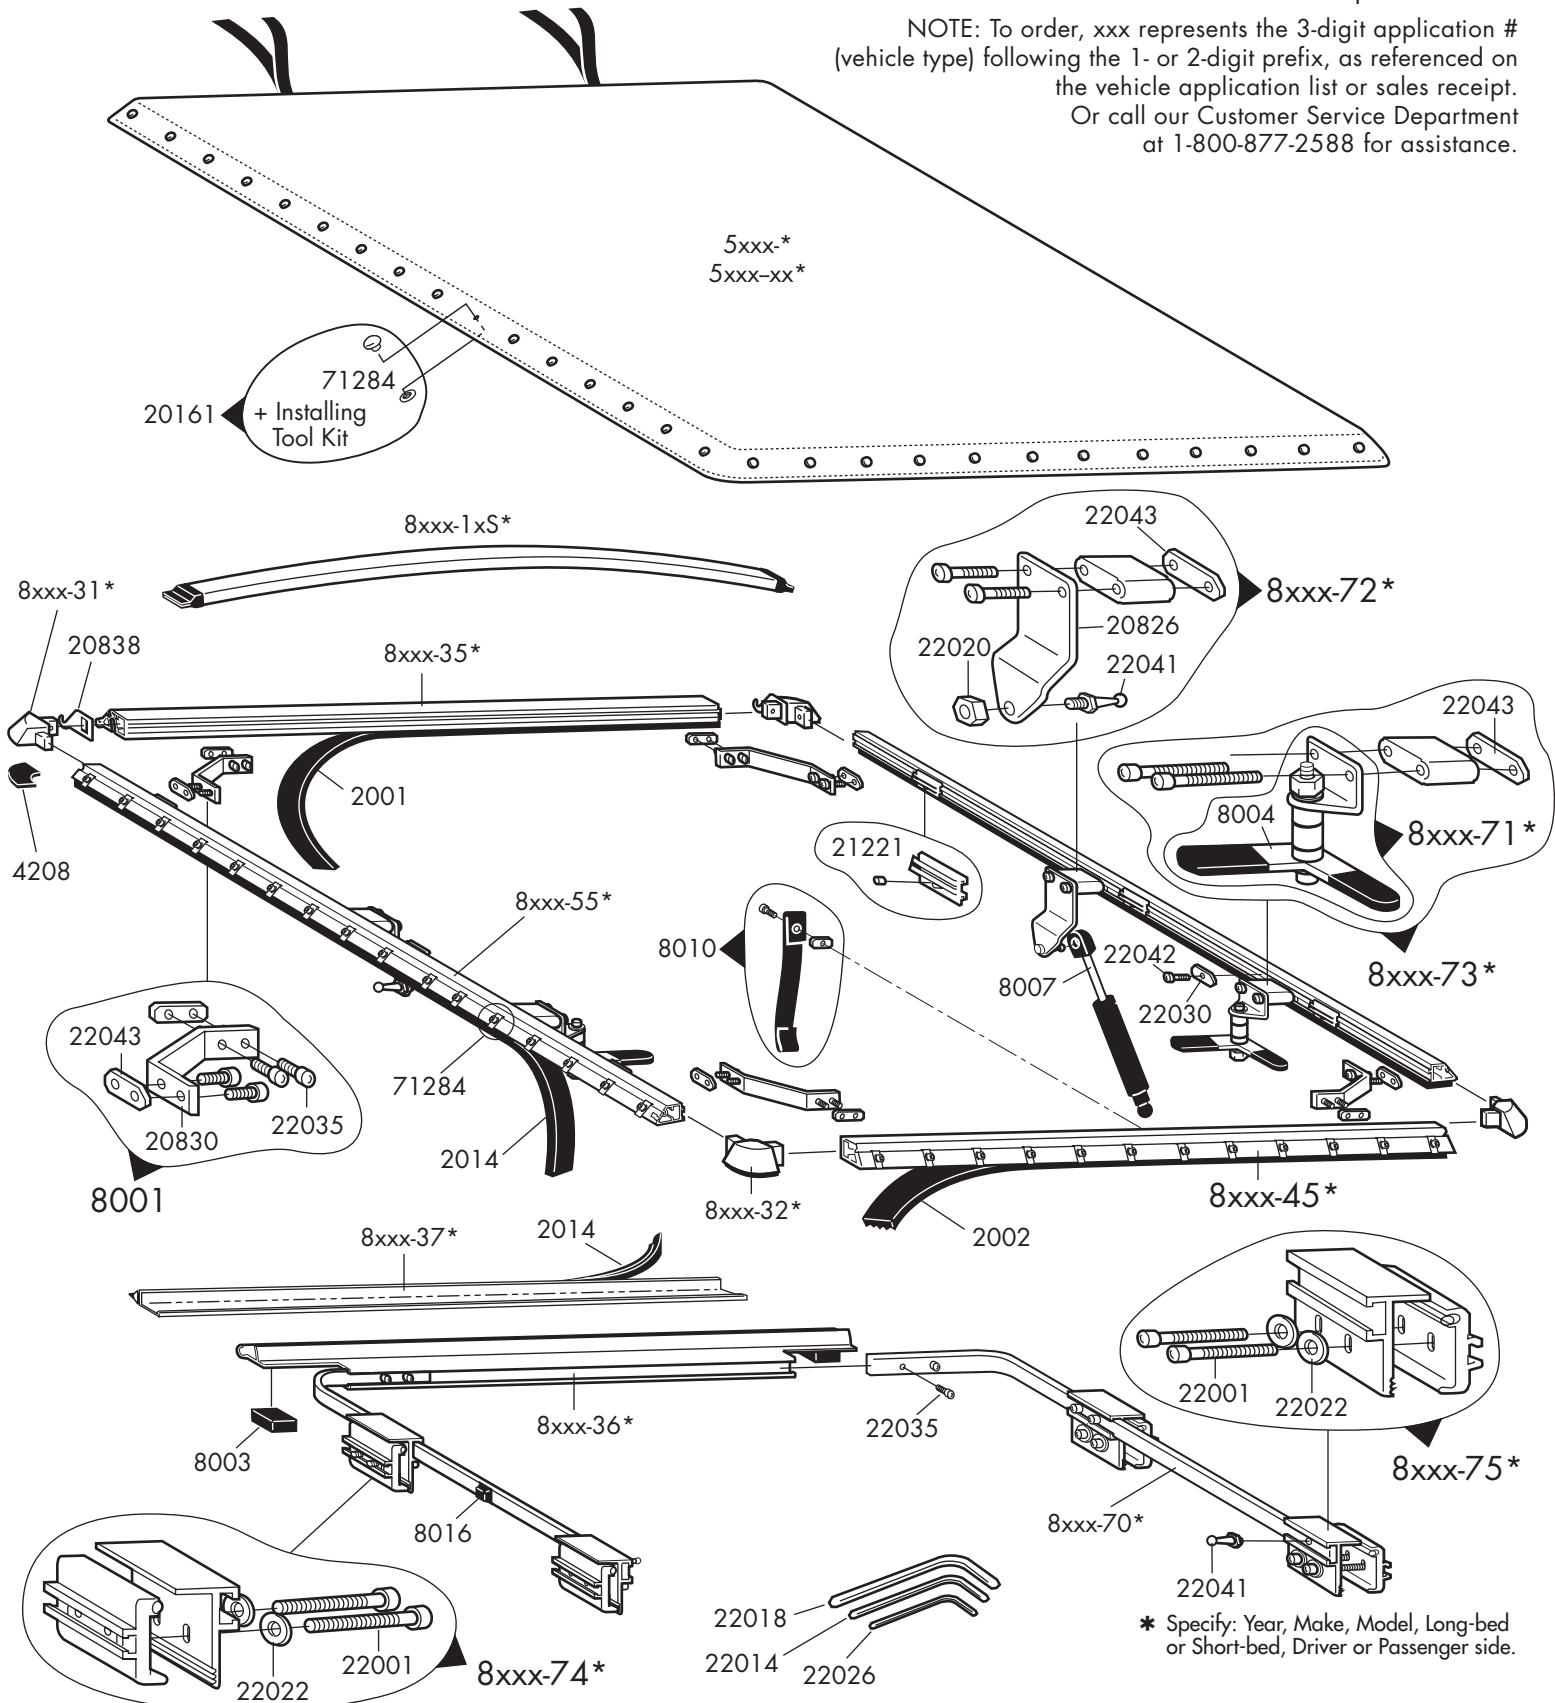

See Part Descriptions on Back

NOTE: To order, xxx represents the 3-digit application # (vehicle type) following the 1- or 2-digit prefix, as referenced on the vehicle application list or sales receipt. Or call our Customer Service Department at 1-800-877-2588 for assistance.