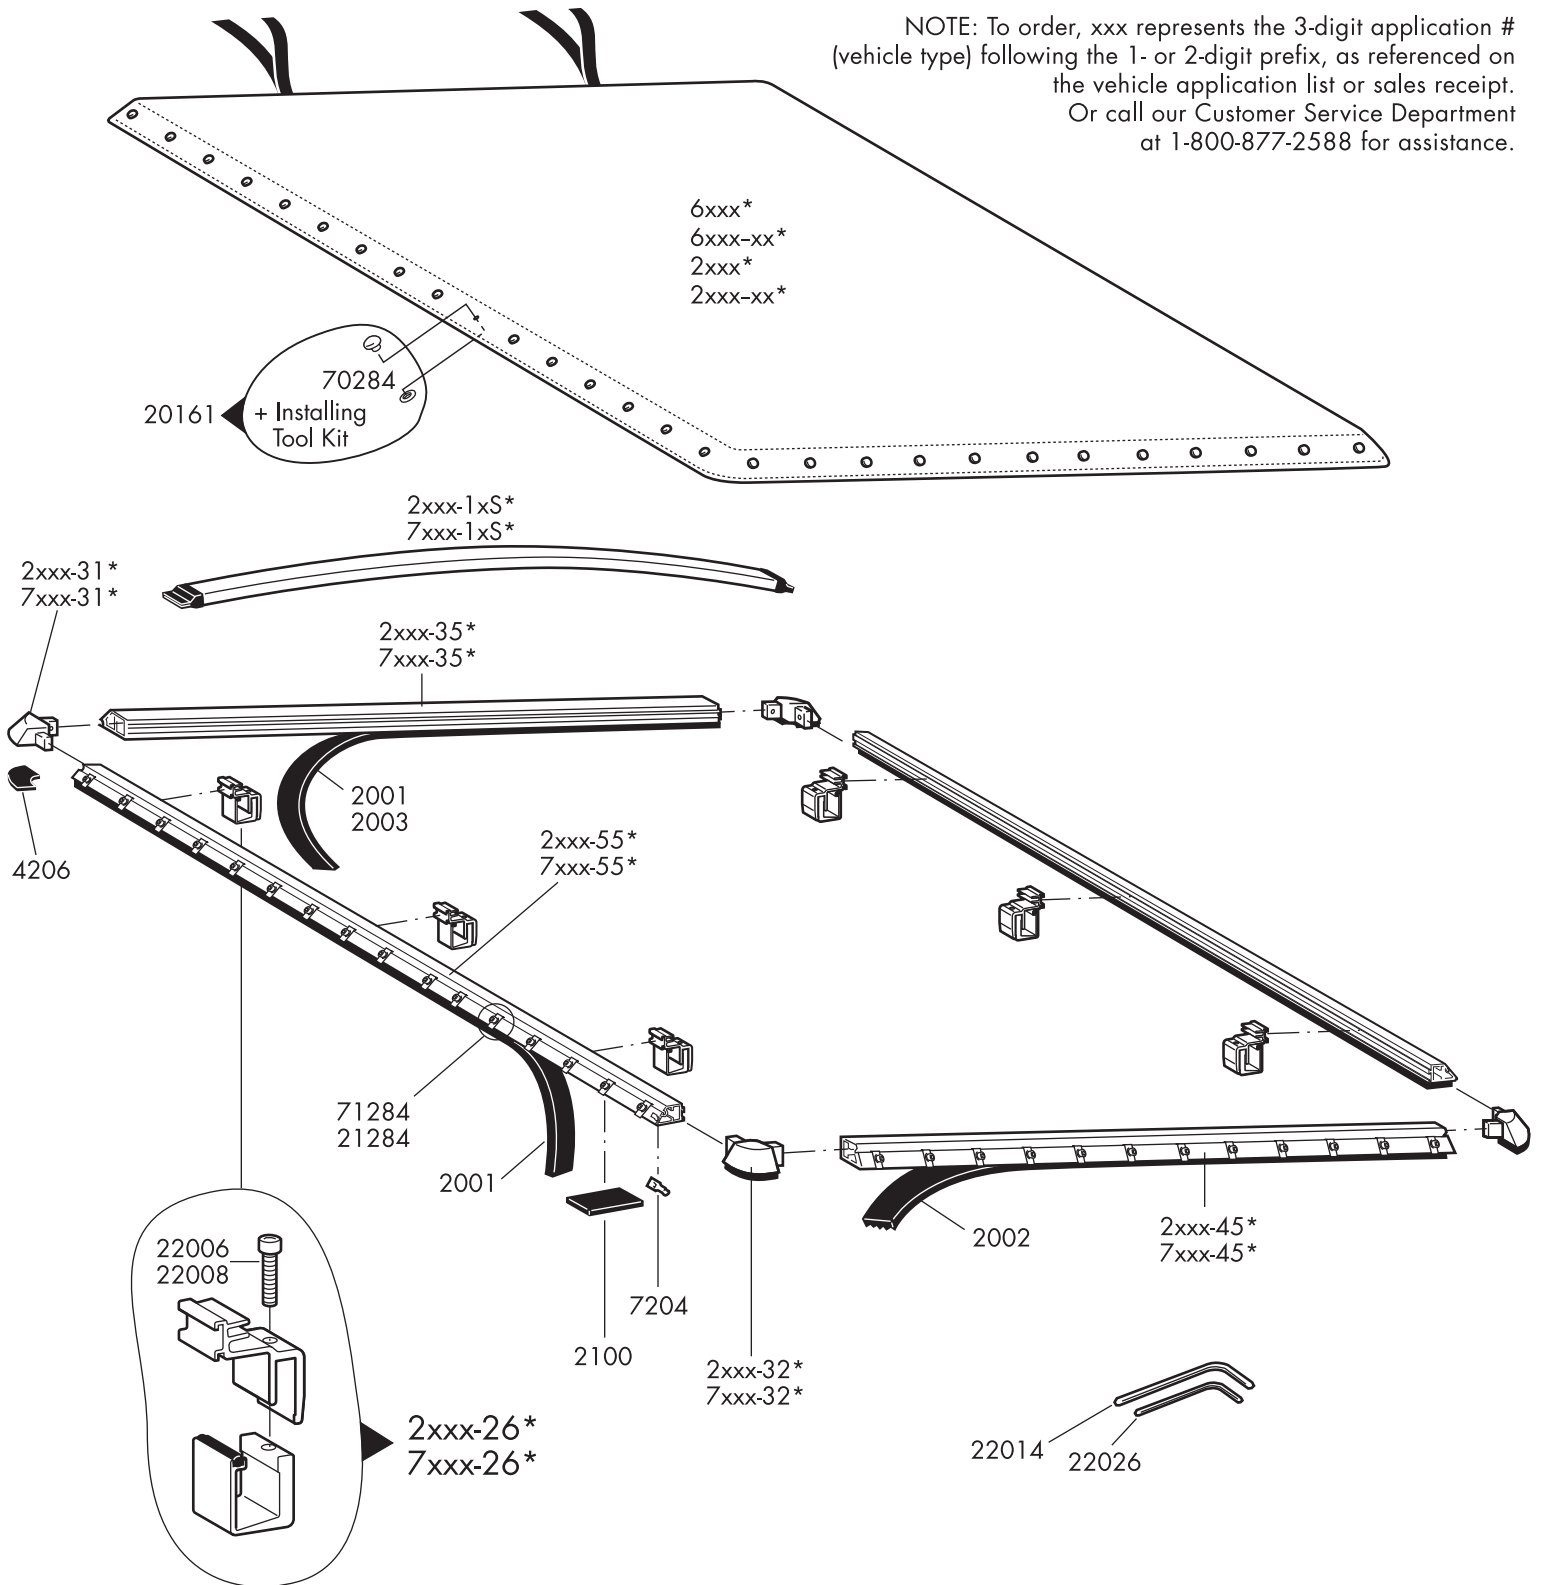

* Specify: Year, Make, Model, Long-bed or Short-bed, Driver or Passenger side.

CLASSIC
PLATINUM & BLACKMAX™ Parts List

NOTE: To order, xxx represents the 3-digit application # (vehicle type) following the 1- or 2-digit prefix, as referenced on the vehicle application list or sales receipt. Or call our Customer Service Department at 1-800-877-2588 for assistance.

- 7xxx-26*** Double-Hook Clamps (set of 2)
- 22006** Clamp Bolt 1/4-20 x 1" SHCS (1)
- 22008** Clamp Bolt 1/4-20 x 1 1/2" SHCS (1)

- 7xxx-31*** Front Replacement Corners (2)
- 7xxx-32*** Rear Replacement Corners (2)
- 4206** Replacement Corner Pads (4)

- 2xxx-26*** Double-Hook Clamps (set of 2)
- 22006** Clamp Bolt 1/4-20 x 1" SHCS (1)
- 22008** Clamp Bolt 1/4-20 x 1 1/2" SHCS (1)

- 2xxx-31*** Front Replacement Corners (2)
- 2xxx-32*** Rear Replacement Corners (2)
- 4206** Replacement Corner Pads (4)

- 22014** 3/16" Hex Key
- 22026** 3/32" Hex Key

* Specify: Year, Make, Model, Long-bed or Short-bed, Driver or Passenger side.