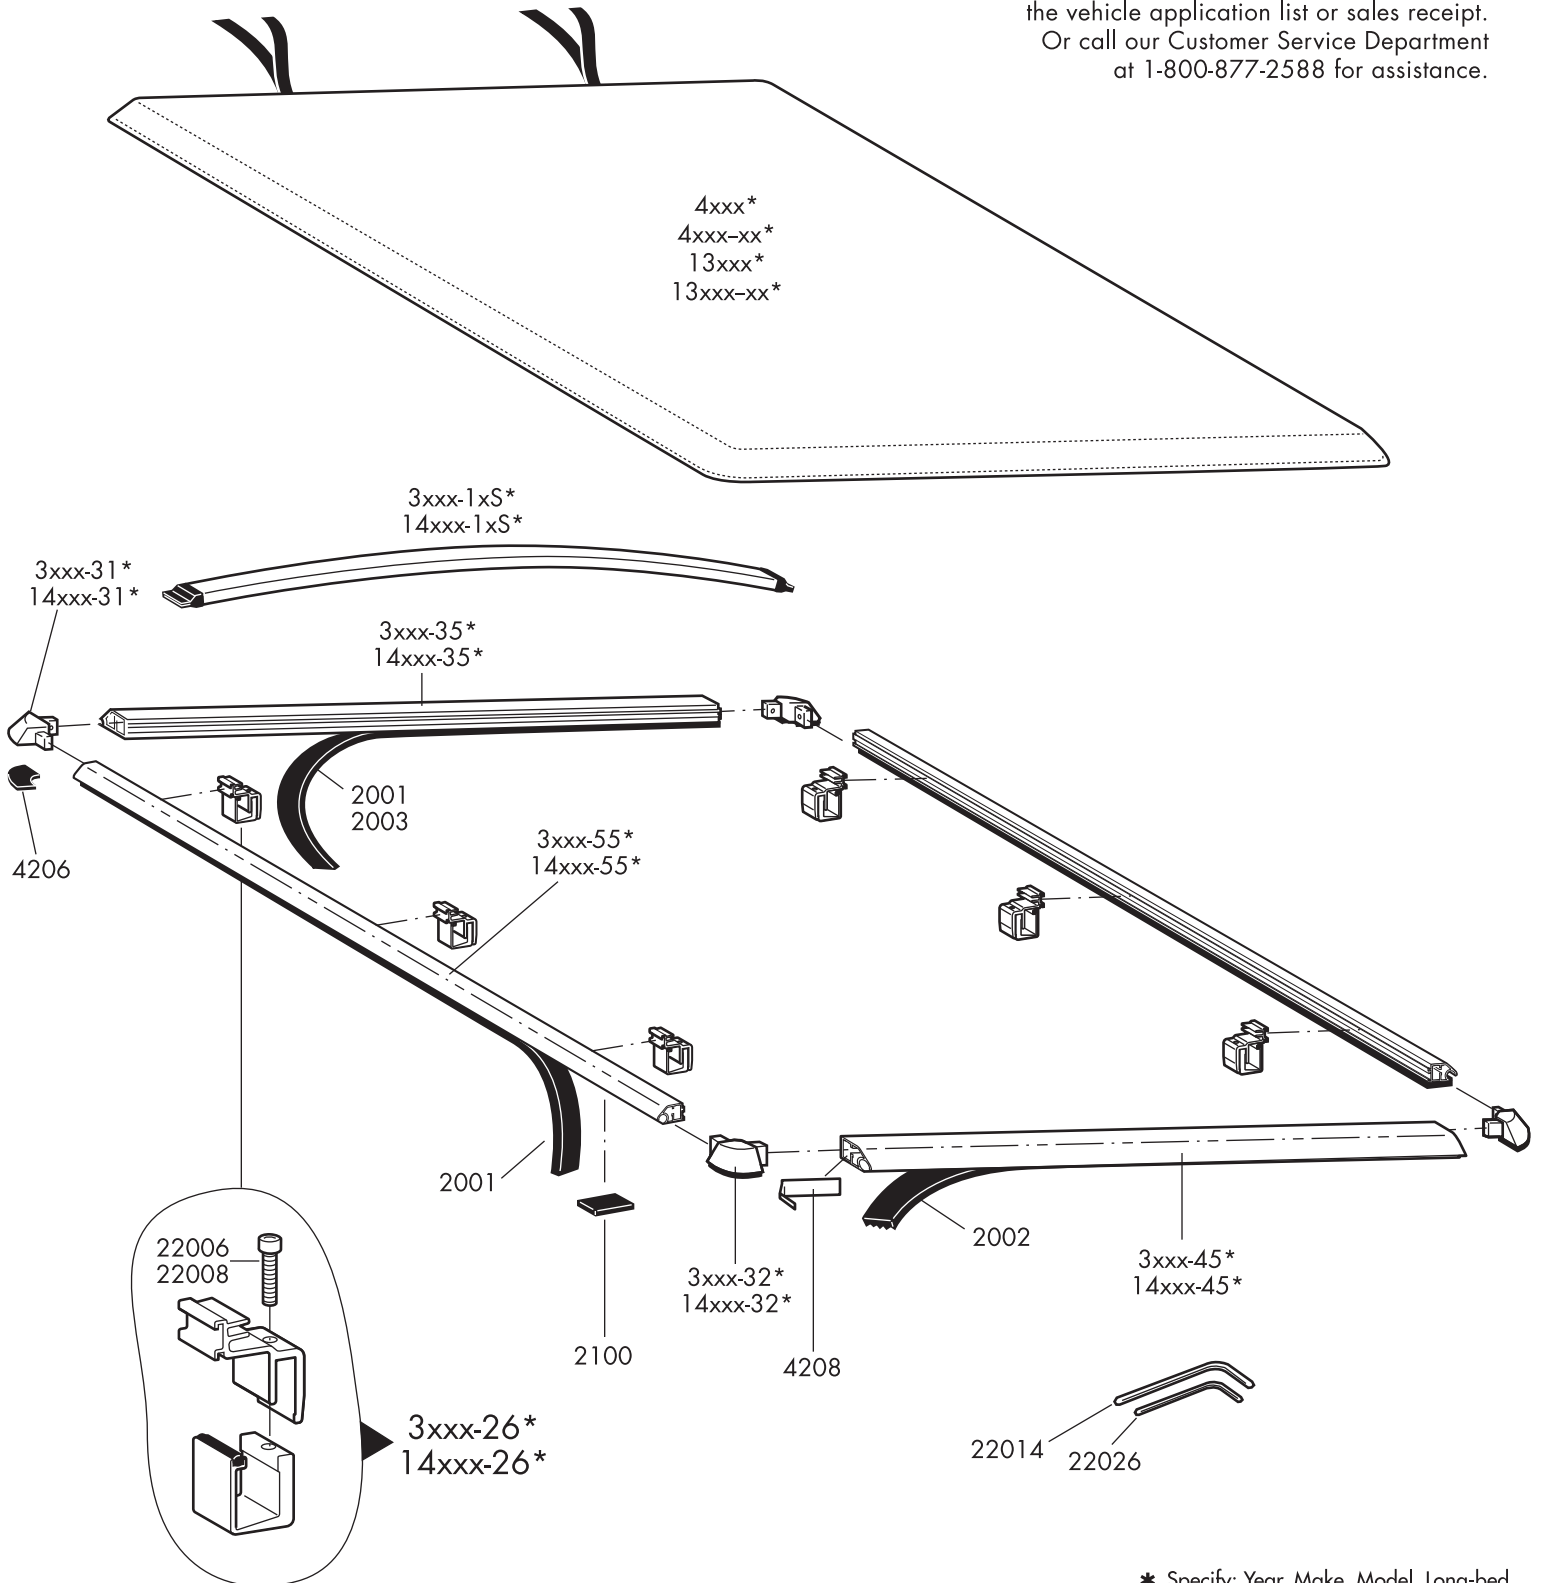

* Specify: Year, Make, Model, Long-bed or Short-bed, Driver or Passenger side.

TUFF TONNO III™ & Saber Parts List

NOTE: To order, xxx represents the 3-digit application # (vehicle type) following the 1- or 2-digit prefix, as referenced on the vehicle application list or sales receipt. Or call our Customer Service Department at 1-800-877-2588 for assistance.

- 3xxx-26*** Double-Hook Clamps (set of 2)
 - 22006** Clamp Bolt 1/4-20 x 1" SHCS (1)
 - 22008** Clamp Bolt 1/4-20 x 1 1/2" SHCS (1)

- 3xxx-31*** Front Replacement Corners (2)
- 3xxx-32*** Rear Replacement Corners (2)
 - 4206** Replacement Corner Pads (4)