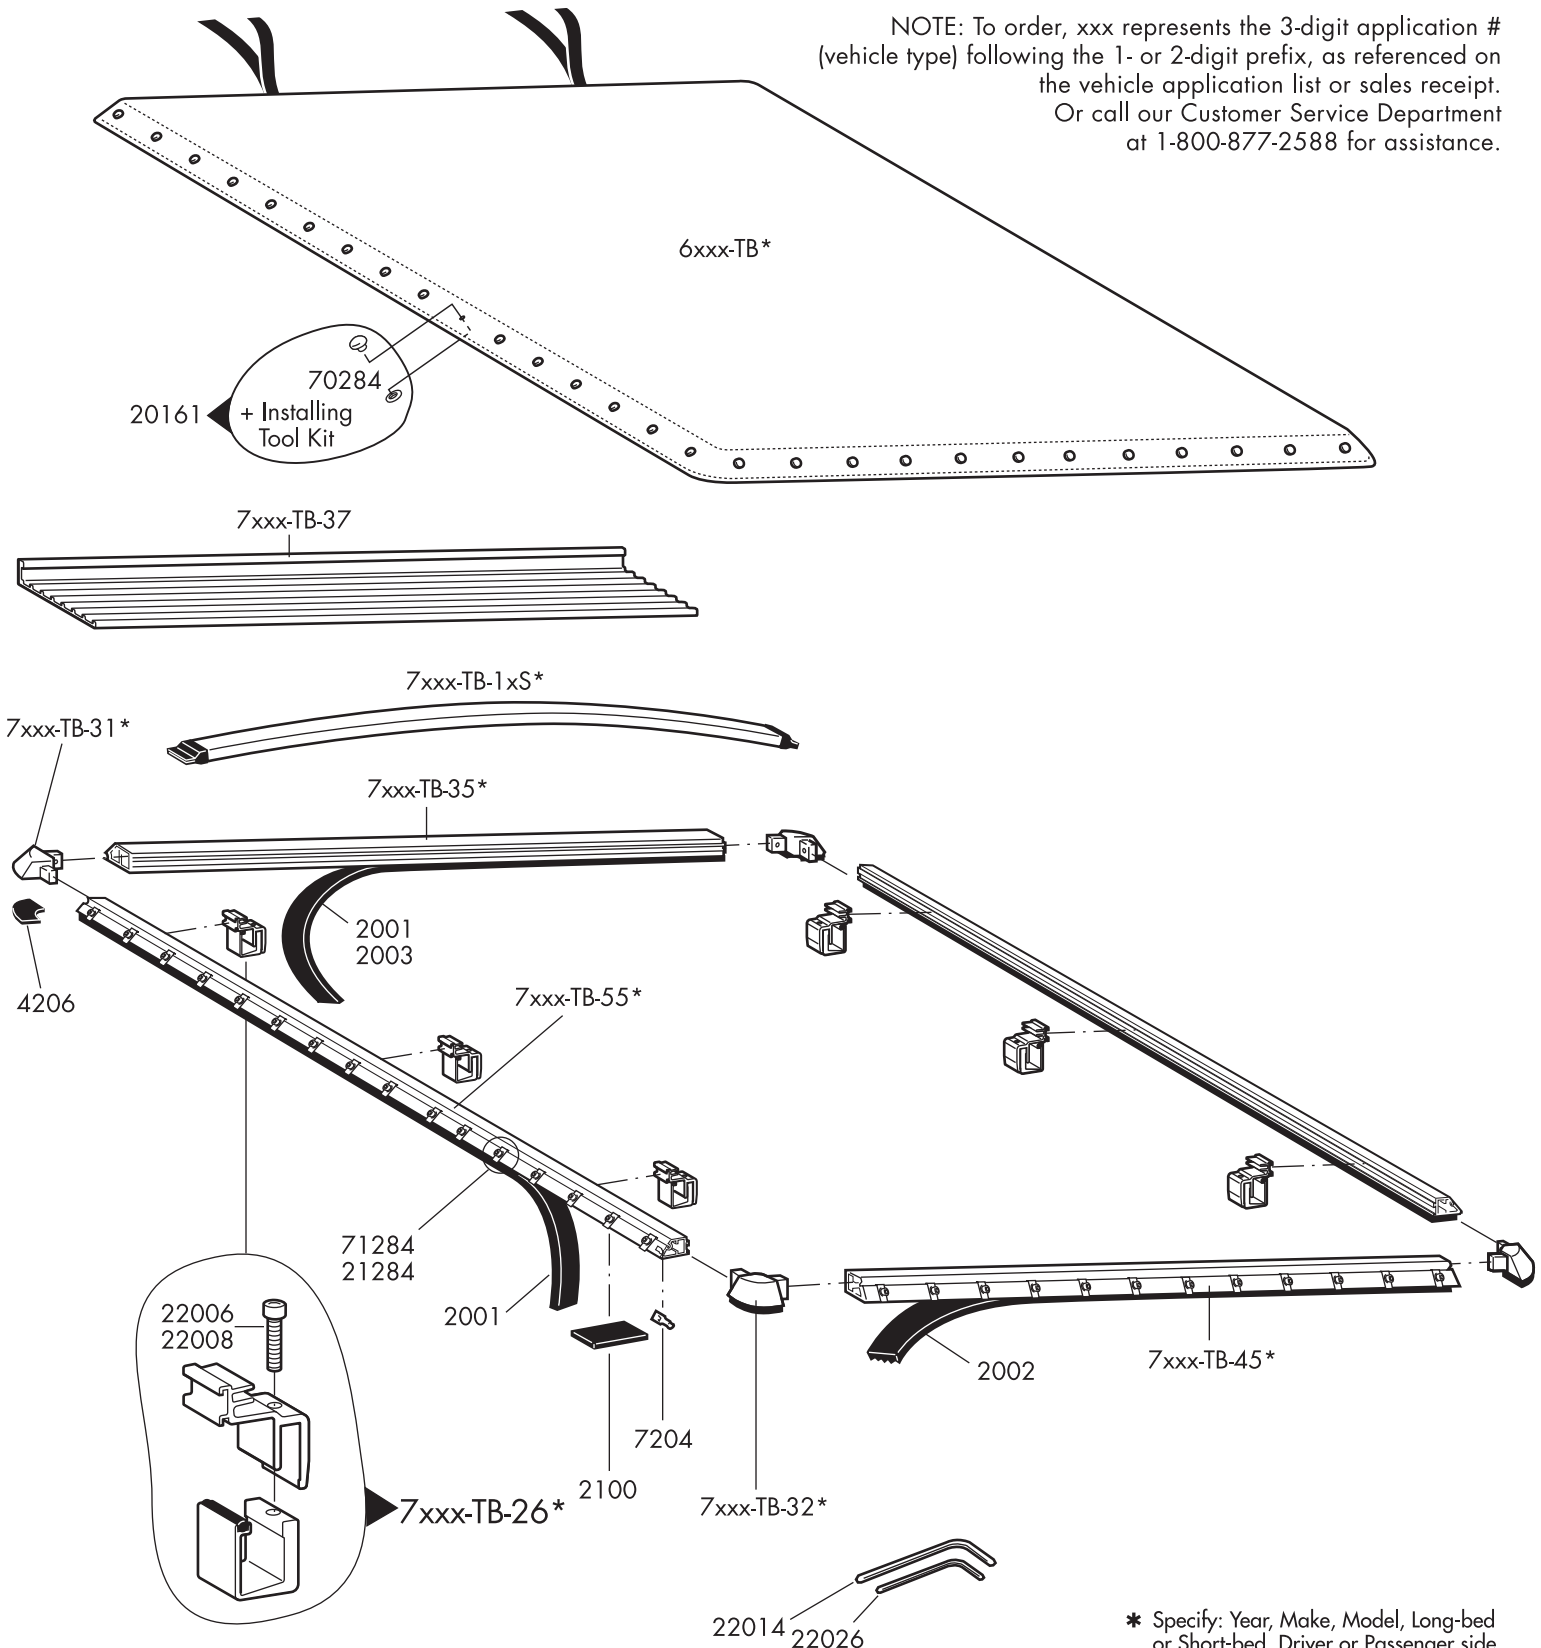

See Part Descriptions on Back

NOTE: To order, xxx represents the 3-digit application # (vehicle type) following the 1- or 2-digit prefix, as referenced on the vehicle application list or sales receipt. Or call our Customer Service Department at 1-800-877-2588 for assistance.

* Specify: Year, Make, Model, Long-bed or Short-bed, Driver or Passenger side.

TOOL BOX TONNO Parts List

NOTE: To order, xxx represents the 3-digit application # (vehicle type) following the 1- or 2-digit prefix, as referenced on the vehicle application list or sales receipt. Or call our Customer Service Department at 1-800-877-2588 for assistance.

- 6xxx-TB*** Toolbox Black Replacement Tarp
 - 70284** Replacement Tarp Snaps (4)
 - 20161** Tarp Snap Tool Kit (w/4 Tarp Snaps)
- 7xxx-TB-10S*** Cab Bow w/Bow Ends (1)
- 7xxx-TB-11S*** Center Bow w/Bow Ends (1)
- 7xxx-TB-12S*** Cab Center Bow w/Bow Ends (L/B only) (1)
- 7xxx-TB-13S*** Tail Center Bow w/Bow Ends (L/B only) (1)
- 7xxx-TB-14S*** Tail Bow w/Bow Ends (1)
- 7xxx-TB-26*** Double-Hook Clamps (set of 2)
 - 22006** Clamp Bolt 1/4-20 x 1" SHCS (1)
 - 22008** Clamp Bolt 1/4-20 x 1 1/2" SHCS (1)
- 7xxx-TB-31*** Front Replacement Corners (2)
- 7xxx-TB-32*** Rear Replacement Corners (2)
 - 4206** Replacement Corner Pads (4)
- 7xxx-TB-35*** Cab Rail Replacement Assembly
 - 2001** 3/16" Black Cab/Side Rail Foam (30' rl.)
 - 2003** 3/8" Gray Cab Rail Foam (30' rl.)
- 7xxx-TB-37*** Toolbox L Rail (1)
- 7xxx-TB-45*** Tailgate Rail Replacement Assembly
 - 2002** Tailgate Rail Foam (6' rl.)
- 7xxx-TB-55*** Side Rail Replacement Assembly
 - 2001** 3/16" Black Cab/Side Rail Foam (30' rl.)
 - 2100** Side Rail Rubber Risers (2)
 - 7204** Snap Stopper (4)
 - 71284** Metal Rail Snaps (4)

Miscellaneous

- 22014** 3/16" Hex Key
- 22026** 3/32" Hex Key

* Specify: Year, Make, Model, Long-bed or Short-bed, Driver or Passenger side.